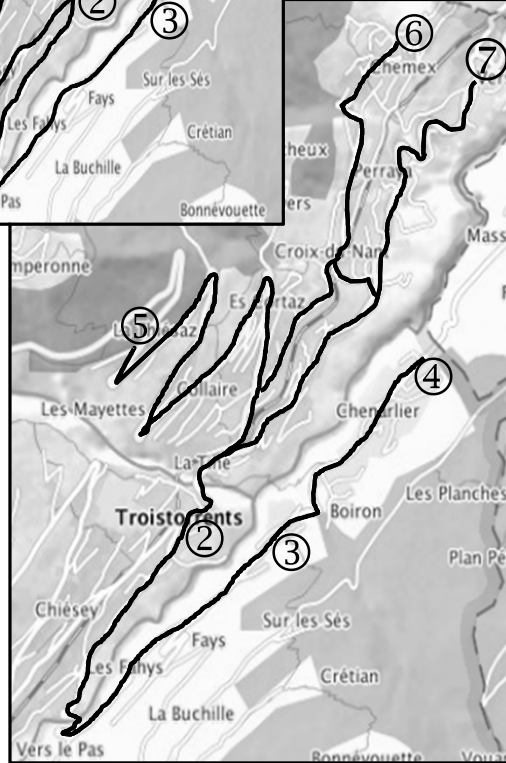

Troistorrents - Les Bois					
		Bus 3	Bus 1	Bus 3	Bus 1
		CO + 1-2H c	3-8H	CO	2-8H
②	Troist. école	11:10	11:50	16:00	16:30
①	Les Bois	11:25	12:05	16:15	16:46

Tarpa - Chenarlier - Troistorrents									
		Bus 2	Bus 2	Bus 1	Bus 1	Bus 1	Bus 2	Bus 1	Bus 1
		CO	7-8H	1-4H c	1-2H c	3-6H c	CO	2-4H c	2-6H
④	Tarpa	7:10	7:30	8:08			13:00	13:28	
③	Chen. école	7:12	7:32	8:12	10:58	11:38	13:02	13:30	16:20
②	Troist. école	7:20	7:40		11:10	11:50*	13:10	13:40	16:30*

Troistorrents - Chenarlier - Tarpa									
		Bus 1	Bus 1	Bus 1	Bus 1	Bus 3	Bus 1	Bus 1	Bus 3
		1-6H c	1-2H c	CO	3-4H c	3-8H	2-6H c	CO	3-8H
②	Troist. école	7:55		11:10		11:35	13:15	16:00	16:30
③	Chen. école	8:05	10:50	11:25	11:30	11:45	13:25	16:05	16:40
④	Tarpa	8:08	10:55	11:27	11:35	11:47	13:28	16:07	16:42

Thiésaz - Propéraz - Troistorrents					
		Bus 2	Bus 2	Bus 2	Bus 2
			1-4H		2-4H
②	Troist. école	7:40		13:10	
⑤	Thiésaz	7:45		13:15	
②	Troist. école	7:55	7:55		↙
⑥	Pl. Propéraz		8:02		13:25
②	Troist. école		8:10		13:35

Troistorrents - (Le Pas) - Thiésaz - Propéraz						
		Bus 2	Bus 2	Bus 2	Bus 2	Bus 2
		1-2H	3-8H	CO	CO	2-8H 2 courses
②	Troist. école	10:50				
	Le Pas	10:54				
⑤	Thiésaz	11:00				
②	Troist. école	↓	11:35	11:10	16:00	16:18 16:30
⑥	Pl. Propéraz	11:02	11:45	11:20	16:07	16:07 16:37

Troistorrents - Vers-Encier			
		Bus 3	Bus 2
		1-2H	3-8H
②	Troist. école	10:50	11:50
⑦	Vers-Encier	11:06	12:00

Légendes :
c : Chenarlier
t : Troistorrents
⊗ : continue → Chenarlier
* : continue → Les Bois
□ : même course

BUS TPC MORGINS			
ALLER			
MORGINS POSTE	6H43		12H43
REPOS	6H52		12H52
THIESAZ D'EN BAS	6H53		12H53
RTE PETIT PARADIS	6H53		12H53
MAYETTES	6H55		12H55
CH. DES ROCHES	6H55		12H55
ES-CORTAZ	6H59		12H59
CH. ES-CORTAZ	6H59		12H59
ST-ANDRE	7H01		13H01
TROISTORRENTS	7H03		13H03
RETOUR			
TROISTORRENTS	11H34		16H34
ST-ANDRE	11H36		16H36
CH. ES-CORTAZ	11H38		16H38
ES-CORTAZ	11H38		16H38
CH. DES ROCHES	11H41		16H41
MAYETTES	11H41		16H41
RTE PETIT PARADIS	11H44		16H44
THIESAZ D'EN BAS	11H44		16H44
REPOS	11H45		16H45
MORGINS POSTE	11H54		16H54

BUS TPC VERS-ENCIER			
ALLER			
	CO	1-8H	CO / 2-8H
DECHETTERIE	7H10	7H40	13H08
MAISON ROUGE	7H15	7H45	13H13
RTE DES NEYRES	7H16	7H46	13H14
CARROSSERIE	7H17	7H47	13H15
LEVAUX		7H49	13H17
ST-CHRISTOPHE	7H20	7H50	13H18
TROISTORRENTS	7H25	7H55	13H23
RETOUR			
	CO		CO / 2-8H
TROISTORRENTS	11H15		16H20
DECHETTERIE	11H20		16H25
MAISON ROUGE	11H21		16H26
RTE DES NEYRES	11H22		16H27
CARROSSERIE	11H23		16H28
LEVAUX			
ST-CHRISTOPHE	11H25		16H30
TROISTORRENTS	11H34		16H34

TRAIN AOMC CHEMEX				
ALLER				
		Bus 3		
	CO	5-8H		CO / 5-8H
CHEMEX	6H54	8H00		13H01
CROIX DU NANT	6H56	8H02		13H03
LES NEYS	6H57	8H03		13H04
TROISTORRENTS	6H59	8H05		13H06

Dès le 1er jour d'école, les parents mettront les enfants au bus ou au train à l'arrêt habituel indiqué. Les enfants sont sous la responsabilité des parents jusqu'à leur embarquement et dès le débarquement. Les heures de passage aux arrêts sont indicatives. Afin d'éviter tout problème d'horaire, veuillez vous trouver 2 à 3 minutes avant l'heure indiquée.
Les élèves qui utilisent le bus ou le train des TPC sont priés de se conformer à l'horaire indiqué.
EN CAS D'INCIDENT OU DE RETARD SUR LA LIGNE, UN SERVICE DE REMPLACEMENT SERA MIS EN PLACE RAPIDEMENT. VOUS ETES PRIÉS DE PATIENTER.