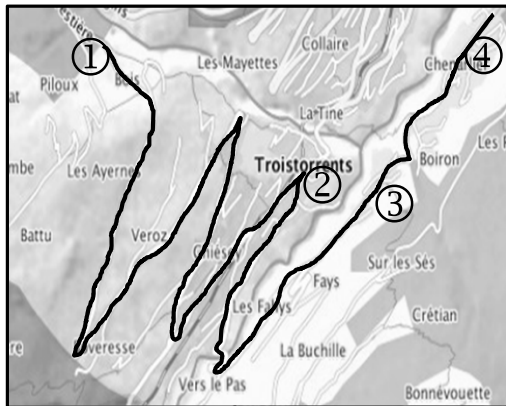

Troistorrents - Les Bois					
		Bus 3	Bus 1	Bus 3	Bus 1
		CO + 1-2H c	3-8H	CO	2-8H
②	Troist. école	11:10	11:50	16:00	16:30
①	Les Bois	11:25	12:05	16:15	16:46

Tarpa - Chenarlier - Troistorrents									
		Bus 2	Bus 2	Bus 1	Bus 1	Bus 1	Bus 2	Bus 1	Bus 1
		CO	7-8H	1-4H c	1-2H c	3-6H c	CO	2-4H c	2-6H
④	Tarpa	7:10	7:30	8:08			13:00	13:28	
③	Chen. école	7:12	7:32	8:12	10:58	11:38	13:02	13:30	16:20
②	Troist. école	7:20	7:40		11:10	11:50*	13:10	13:40	16:30*

Troistorrents - Chenarlier - Tarpa									
		Bus 1	Bus 1	Bus 1	Bus 1	Bus 3	Bus 1	Bus 1	Bus 3
		1-6H c	1-2H c	CO	3-4H c	3-8H	2-6H c	CO	3-8H
②	Troist. école	7:55		11:10		11:35	13:15	16:00	16:30
③	Chen. école	8:05	10:50	11:25	11:30	11:45	13:25	16:05	16:40
④	Tarpa	8:08	10:55	11:27	11:35	11:47	13:28	16:07	16:42

Thiésaz - Propéraz - Troistorrents					
		Bus 2	Bus 2	Bus 2	Bus 2
			1-4H		2-4H
②	Troist. école	7:40		13:10	
⑤	Thiésaz	7:45		13:15	
②	Troist. école	7:55	7:55		↙
⑥	Pl. Propéraz		8:02		13:25
②	Troist. école		8:10		13:35

Troistorrents - (Le Pas) - Thiésaz - Propéraz						
		Bus 2	Bus 2	Bus 2	Bus 2	Bus 2
		1-2H	3-8H	CO	CO	2-8H 2 courses
②	Troist. école	10:50				
	Le Pas	10:54				
⑤	Thiésaz	11:00				
②	Troist. école	↓	11:35	11:10	16:00	16:18 16:30
⑥	Pl. Propéraz	11:02	11:45	11:20	16:07	16:07 16:37

Troistorrents - Vers-Encier			
		Bus 3	Bus 2
		1-2H	3-8H
②	Troist. école	10:50	11:50
⑦	Vers-Encier	11:06	12:00

Légendes :
c : Chenarlier
t : Troistorrents
⊗ : continue → Chenarlier
* : continue → Les Bois
□ : même course

BUS TPC MORGINS			
ALLER			
MORGINS POSTE	6H43		12H43
REPOS	6H52		12H52
THIESAZ D'EN BAS	6H53		12H53
RTE PETIT PARADIS	6H53		12H53
MAYETTES	6H55		12H55
CH. DES ROCHES	6H55		12H55
ES-CORTAZ	6H59		12H59
CH. ES-CORTAZ	6H59		12H59
ST-ANDRE	7H01		13H01
TROISTORRENTS	7H03		13H03
RETOUR			
TROISTORRENTS	11H34		16H34
ST-ANDRE	11H36		16H36
CH. ES-CORTAZ	11H38		16H38
ES-CORTAZ	11H38		16H38
CH. DES ROCHES	11H41		16H41
MAYETTES	11H41		16H41
RTE PETIT PARADIS	11H44		16H44
THIESAZ D'EN BAS	11H44		16H44
REPOS	11H45		16H45
MORGINS POSTE	11H54		16H54

BUS TPC VERS-ENCIER			
ALLER			
	CO	1-8H	CO / 2-8H
DECHETTERIE	7H10	7H40	13H08
MAISON ROUGE	7H15	7H45	13H13
RTE DES NEYRES	7H16	7H46	13H14
CARROSSERIE	7H17	7H47	13H15
LEVAUX		7H49	13H17
ST-CHRISTOPHE	7H20	7H50	13H18
TROISTORRENTS	7H25	7H55	13H23
RETOUR			
	CO		CO / 2-8H
TROISTORRENTS	11H15		16H20
DECHETTERIE	11H20		16H25
MAISON ROUGE	11H21		16H26
RTE DES NEYRES	11H22		16H27
CARROSSERIE	11H23		16H28
LEVAUX			
ST-CHRISTOPHE	11H25		16H30
TROISTORRENTS	11H34		16H34

TRAIN AOMC CHEMEX				
ALLER				
		Bus 3		
	CO	5-8H		CO / 5-8H
CHEMEX	6H54	8H00		13H01
CROIX DU NANT	6H56	8H02		13H03
LES NEYS	6H57	8H03		13H04
TROISTORRENTS	6H59	8H05		13H06

Dès le 1er jour d'école, les parents mettront les enfants au bus ou au train à l'arrêt habituel indiqué. Les enfants sont sous la responsabilité des parents jusqu'à leur embarquement et dès le débarquement. Les heures de passage aux arrêts sont indicatives. Afin d'éviter tout problème d'horaire, veuillez vous trouver 2 à 3 minutes avant l'heure indiquée.
Les élèves qui utilisent le bus ou le train des TPC sont priés de se conformer à l'horaire indiqué.
EN CAS D'INCIDENT OU DE RETARD SUR LA LIGNE, UN SERVICE DE REMPLACEMENT SERA MIS EN PLACE RAPIDEMENT. VOUS ETES PRIÉS DE PATIENTER.